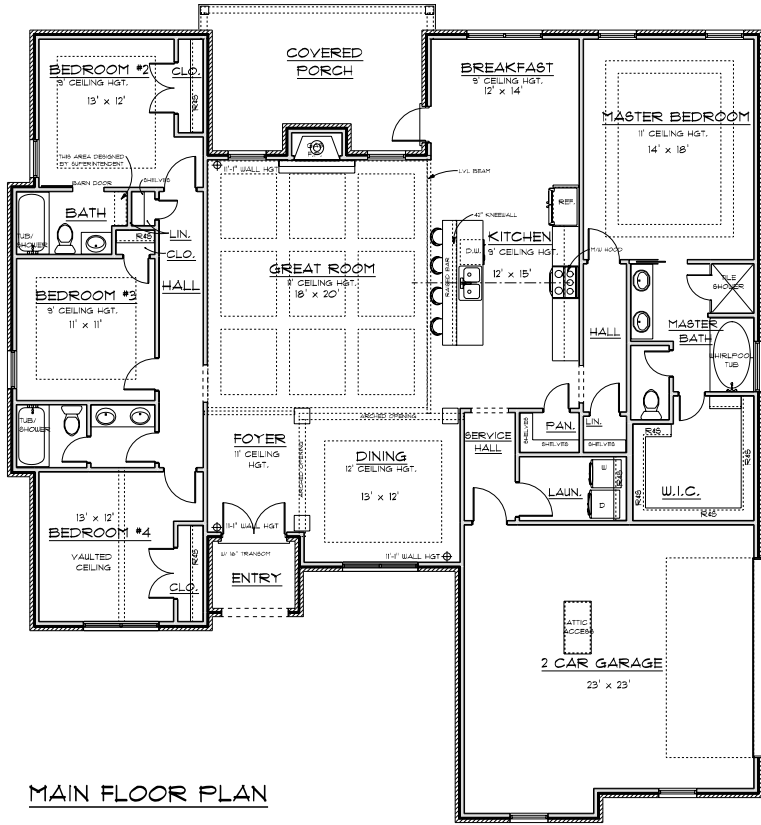

"THE COLEMAN"

STARTING AT 2400 SQ. FT.

ELEVATION OPTION 1

ELEVATION OPTION 2

ELEVATION OPTION 3

MAIN FLOOR PLAN