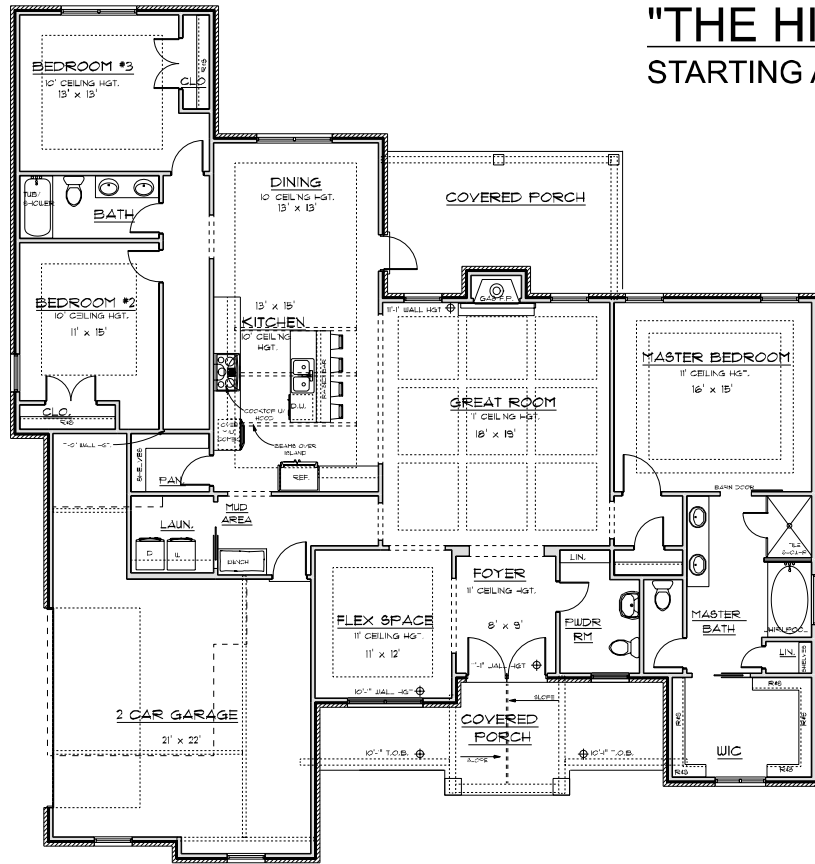

"THE HIWASSEE"

STARTING AT 2400 SQ. FT.

MAIN FLOOR PLAN

BONUS ROOM PLAN

ELEVATION OPTION 1

ELEVATION OPTION 2

ELEVATION OPTION 3