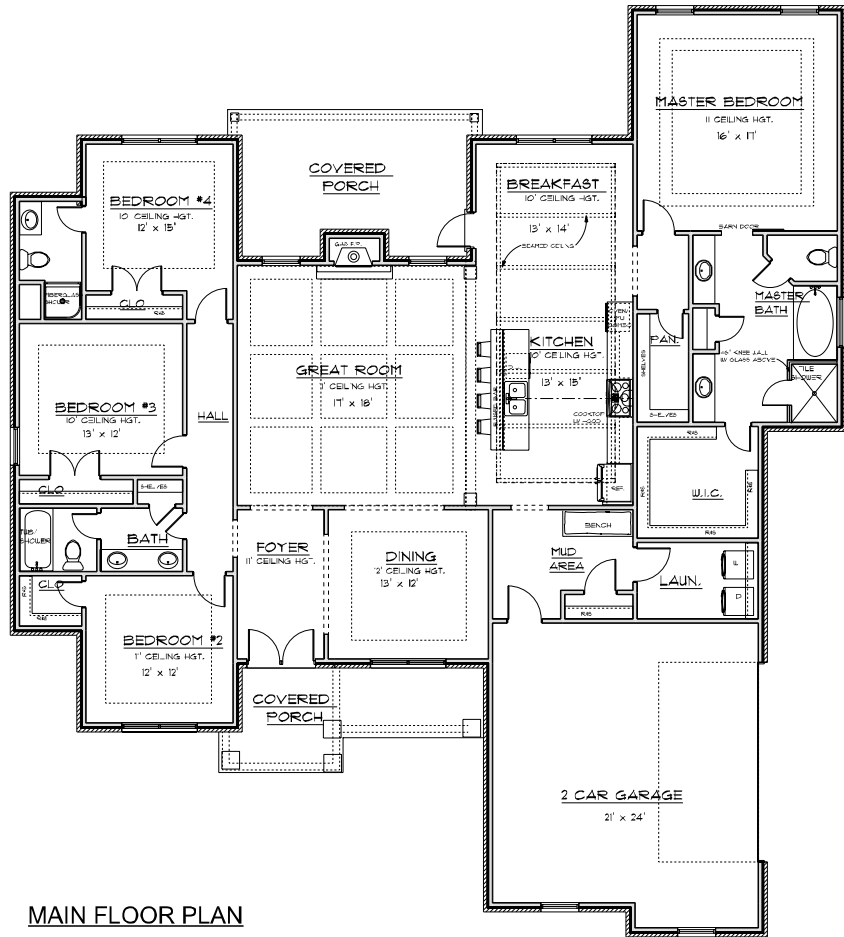

"THE SAVANNAH"

STARTING AT 2400 SQ. FT.

ELEVATION OPTION 3